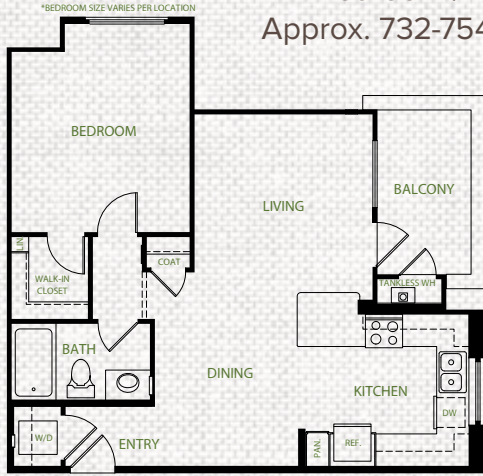

Plan A2

1 Bedroom / 1 Bath
Approx. 732-754 Sq. Ft.

Plan B

2 Bedroom / 2 Bath
Approx. 1,051 Sq. Ft.

Plan C1

2 Bedroom / 2 Bath
Approx. 1,233 Sq. Ft.
Attached Garage*

Plan D1

3 Bedroom / 2 Bath
Approx. 1,343 Sq. Ft.
Attached Garage*