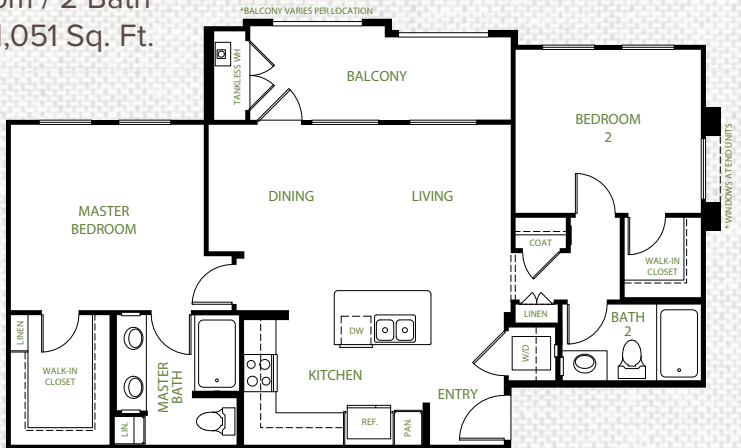

Plan A2

1 Bedroom / 1 Bath
Approx. 732-754 Sq. Ft.

Plan B

2 Bedroom / 2 Bath
Approx. 1,051 Sq. Ft.

Plan C1

2 Bedroom / 2 Bath
Approx. 1,233 Sq. Ft.
Attached Garage*

Plan D1

3 Bedroom / 2 Bath
Approx. 1,343 Sq. Ft.
Attached Garage*

**select apartments*

AMENITIES

Apartment Features

- Gated Community Featuring Upscale 1, 2, and 3 Bedroom Plans
- Vinyl plank wood floors throughout all living areas
- Full-size washers and dryers
- Attached or detached private garage [additional parking available]
- Walk-in closets with closet organizers*
- Expansive patio or balcony
- Large kitchens with quartz countertops and tile backsplash
- Whirlpool® stainless steel appliances with gas cooktop*
- 9-foot ceilings
- Spacious bathrooms with quartz countertops and oversized soaking tubs with full tile surrounds*
- Central heat and air conditioning
- SmartRent® smart apartment technology
 - Yale keyless entry
 - Smart thermostats
 - Leak sensors