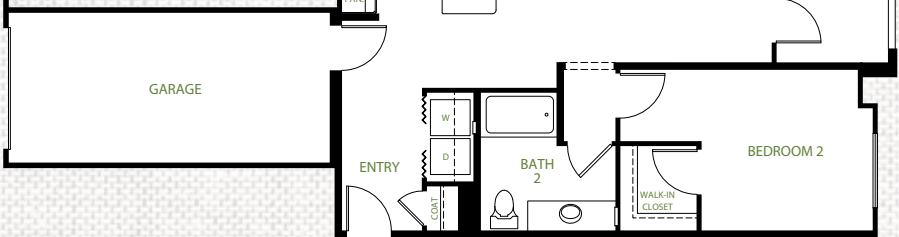

Plan A2

1 Bedroom / 1 Bath
Approx. 732-754 Sq. Ft.

Plan B

2 Bedroom / 2 Bath
Approx. 1,051 Sq. Ft.

Plan C1

2 Bedroom / 2 Bath
Approx. 1,233 Sq. Ft.
Attached Garage*

Plan D1

3 Bedroom / 2 Bath
Approx. 1,343 Sq. Ft.
Attached Garage*