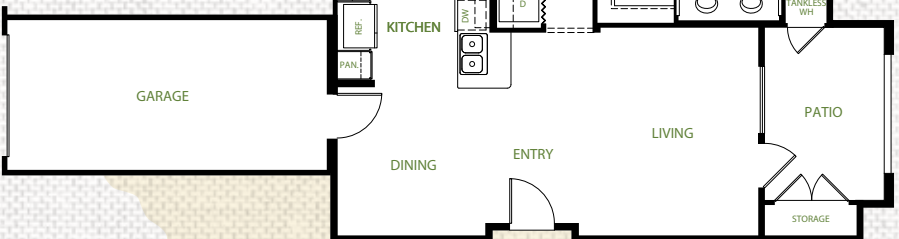

Plan A2

1 Bedroom / 1 Bath
Approx. 732-754 Sq. Ft.

Plan B

2 Bedroom / 2 Bath
Approx. 1,051 Sq. Ft.

Plan C1

2 Bedroom / 2 Bath
Approx. 1,233 Sq. Ft.
Attached Garage*

Plan D1

3 Bedroom / 2 Bath
Approx. 1,343 Sq. Ft.
Attached Garage*